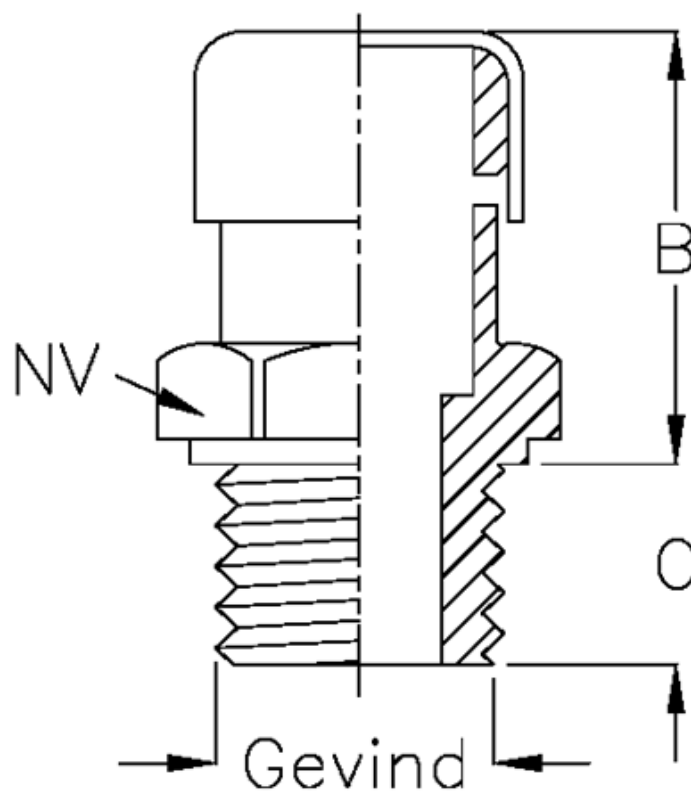

Article number: 21301216

Description: Breather plug  
Type 30B M20x1,5

## Measures

B = 21

C = 10

NV = 24

Thread = M20x1,5